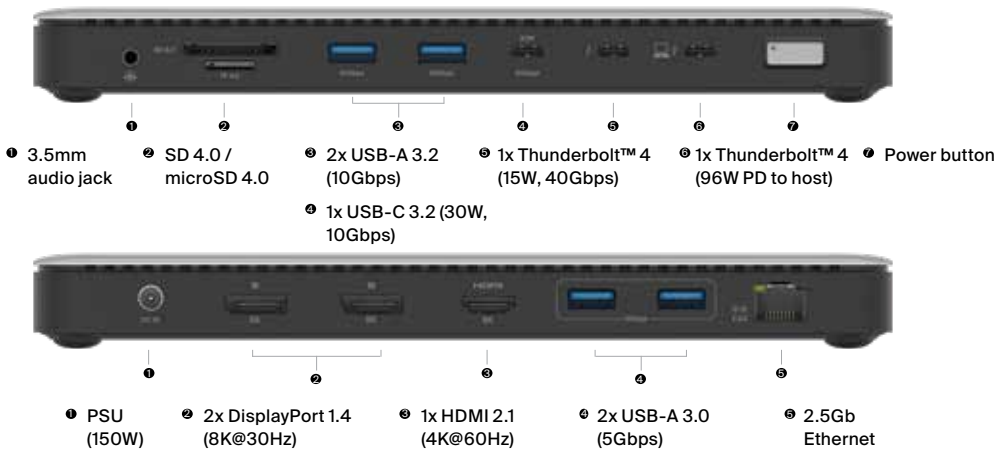

2.5Gb Ethernet port for hardwired, reliable network connection

Daisy-chain up to six Thunderbolt™ devices with tidier setup

Expand your laptop's capabilities with one USB-C connection featuring 14 ports

Technical Specs

Front ports:

- 3.5mm audio jack
- SD 4.0
- microSD 4.0
- 2x USB-A 3.2 (10Gbps)
- 1x USB-C 3.2 (30W, 10Gbps)
- 1x Thunderbolt™ 4 (15W, 40Gbps)
- 1x Thunderbolt™ 4 (96W PD to host)

Back ports:

- 2x DisplayPort 1.4 (8K@30Hz)
- 1x HDMI 2.1 (4K@60Hz)
- 2x USB-A 3.0 (5Gbps)
- 2.5Gb Ethernet

- Power: 150W PSU, 96W Power Delivery to host
- Display Technology: Thunderbolt™ 4

Compatibility

Compatible with USB-C enabled devices such as laptops, tablets, smartphones and Thunderbolt™ 5, Thunderbolt™ 4, Thunderbolt™ 3 ports. Supports Windows, Mac and Chrome OS.

Package Includes

- Connect Thunderbolt™ 4 Dock
- 150W PSU with 3.3 ft./1m power cord
- 3.3 ft./1m Thunderbolt™ 4 cable

Warranty

3-year warranty

The Belkin Difference

Trusted by 1 billion+*
 Pioneer in innovation and technology for over 40 years
 Extensive testing procedures guarantee quality and durability