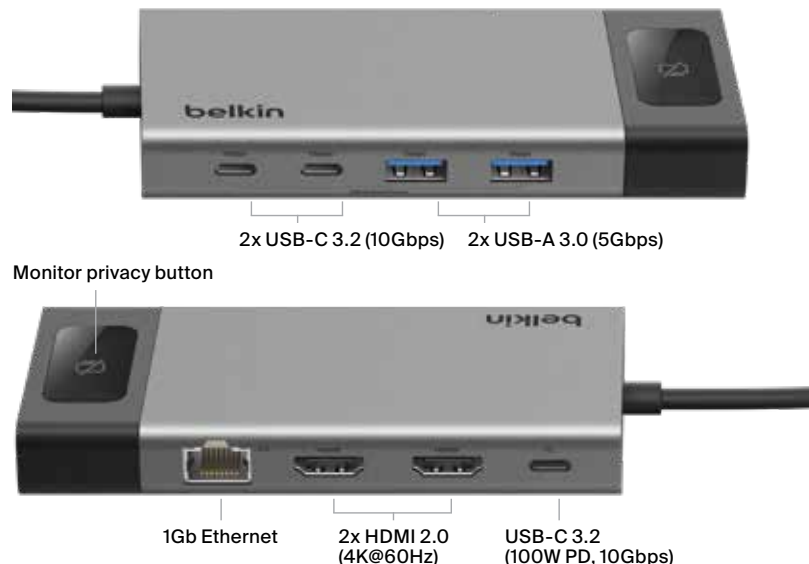

belkin.

Be Ready For Today™

Connect 8-Port Dual Display USB-C® Hub

Professionals craving more ports for peripherals can connect up to eight devices from a single USB-C cable to power and expand workstations. Protect your privacy with a button to turn your connected displays on and off. This dual display+ hub packs up to 100W Power Delivery to your host device,+ 4K@60Hz resolutions and up to 1Gb Ethernet.

Protect your privacy with a dedicated button that toggles connected displays on or off

Expand your laptop's capabilities with one USB-C connection featuring eight ports

100W

Charge your host device fast and efficiently with up to 100W Power Delivery+

Get peace of mind with a 6-point safety system

Technical Specs

Ports Front:

- 2x USB-C 3.2 (10Gbps)
- 2x USB-A 3.0 (5Gbps)

Ports Back:

- 1Gb Ethernet
- USB-C 3.2 (100W PD, 10Gbps)
- 2x HDMI 2.1 (4K@60Hz)

Top: Monitor privacy button

Power output: 100W max pass-through Power Delivery to host

Display Technology: MST

Video Port	HDMI #1	HDMI #2
Single Monitor	4K@60Hz	4K@60Hz
Dual Monitor	4K@60Hz	4K@60Hz

Notes: Actual output varies based on host device specifications.